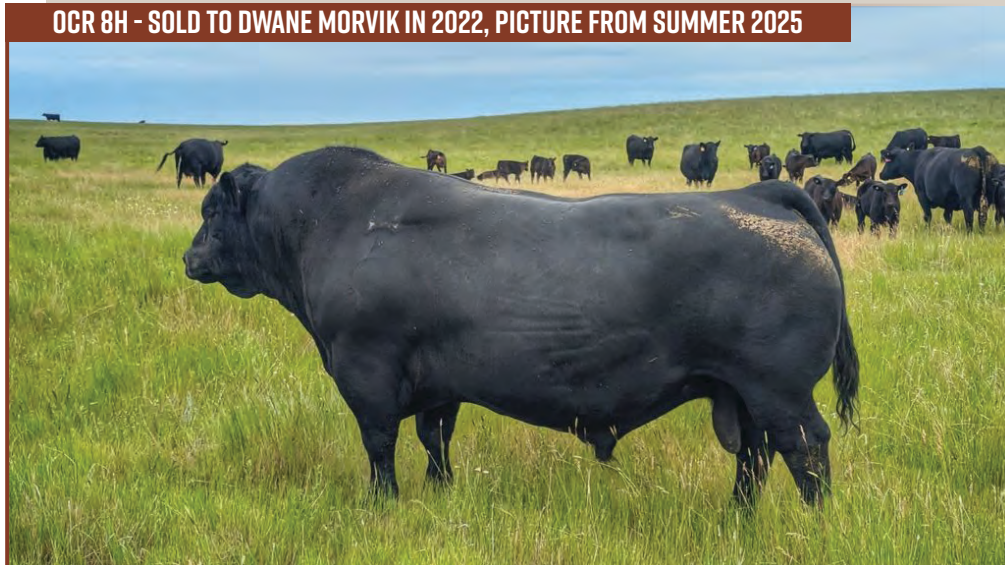

OCR 8H - SOLD TO DWANE MORVIK IN 2022, PICTURE FROM SUMMER 2025

A**OUTLAW COULEE RITO 802**

OCR 2F FEB 10 2018 2053931

Rito 802 came to us in dam from Johnson Livestock, we purchased his full brother in Johnson Livestock's 2015 bull sale as a featured high seller and we lost him after his first year breeding, so when the opportunity came up to purchase his dam JL Emblynette 2213 bred to calve with a full brother we jumped on it. Rito 802 stands on an excellent foot, is an aggressive breeder and sires efficient progeny.